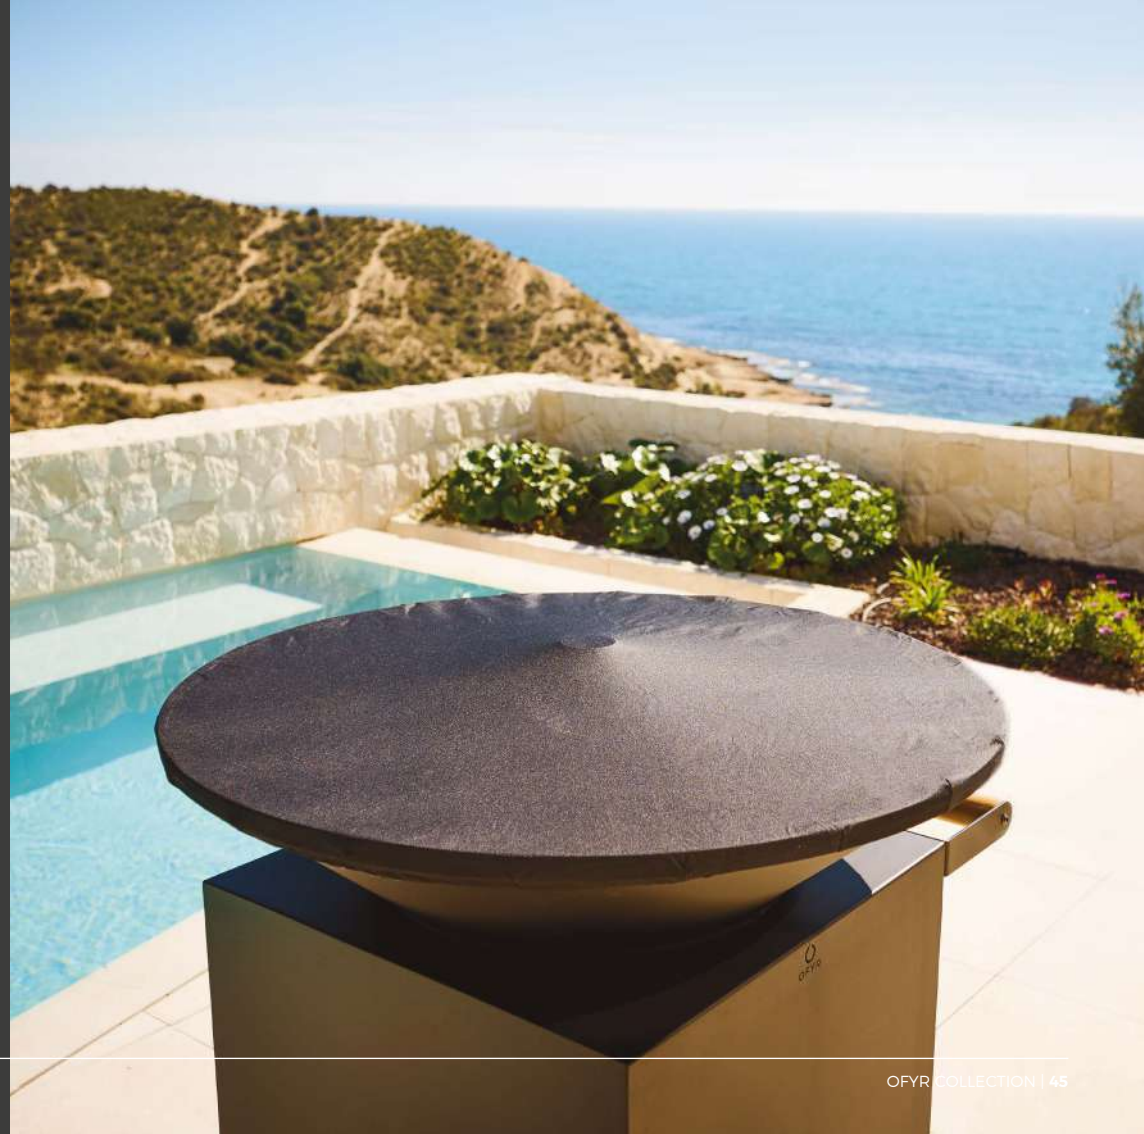

OFYR SNUFFERS & COVERS