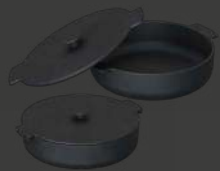

OFYR
FOOD
BUMPER

OFYR
FOOD
BUMPER
85

OFYR
FOOD
BUMPER
100

OFYR
PIZZA
OVEN

OFYR
PIZZA
OVEN
85

OFYR
PIZZA
OVEN
100

OFYR ROTISSERIE SET

OFYR
ROTISSERIE SET
(FOR ALL 85 AND 100
OFYR COOKING UNITS)

OFYR
CAST IRON
CASSEROLE
SET 21-26

OFYR
CAST IRON
CASSEROLE
SET 21-26

OFYR
STAUB
PANS SET

OFYR
STAUB
PANS SET

OFYR
FIRE
GUARD
RING

OFYR
FIRE GUARD
RING 85

OFYR
FIRE GUARD
RING 100

OFYR
COOLER